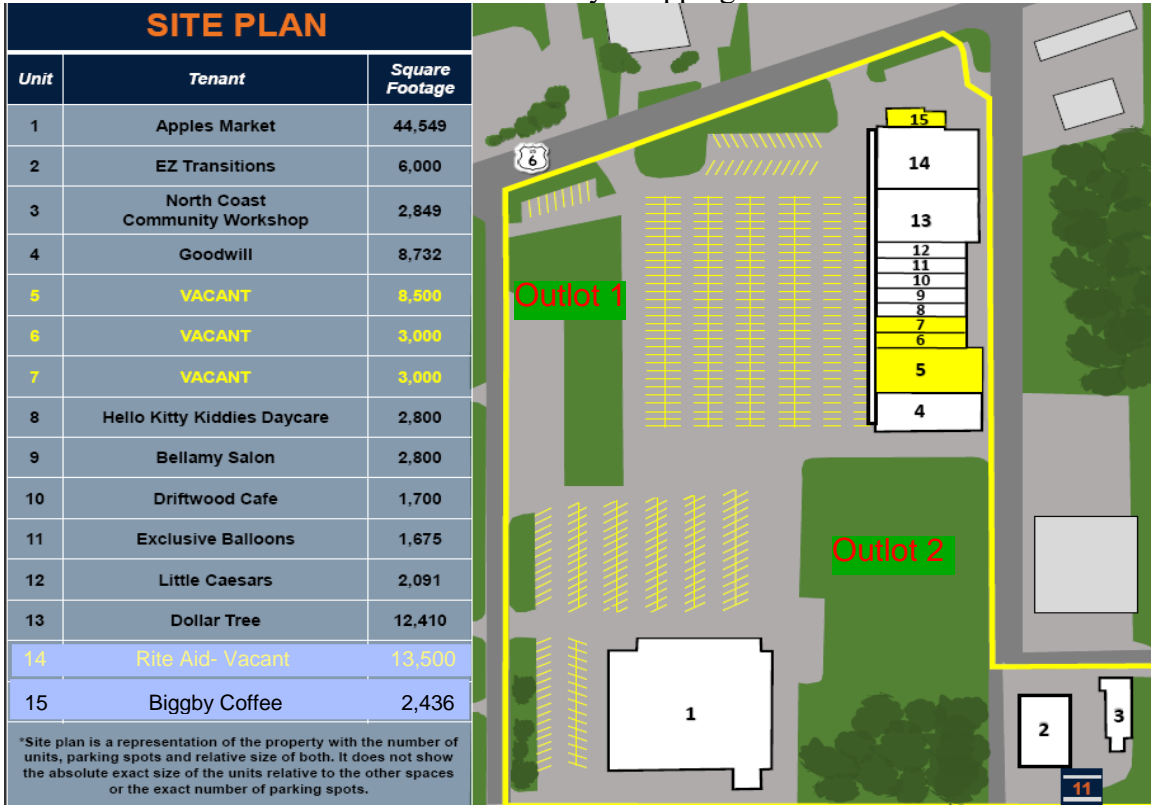

Site Plan – Shoreway Shopping Center

Aerial